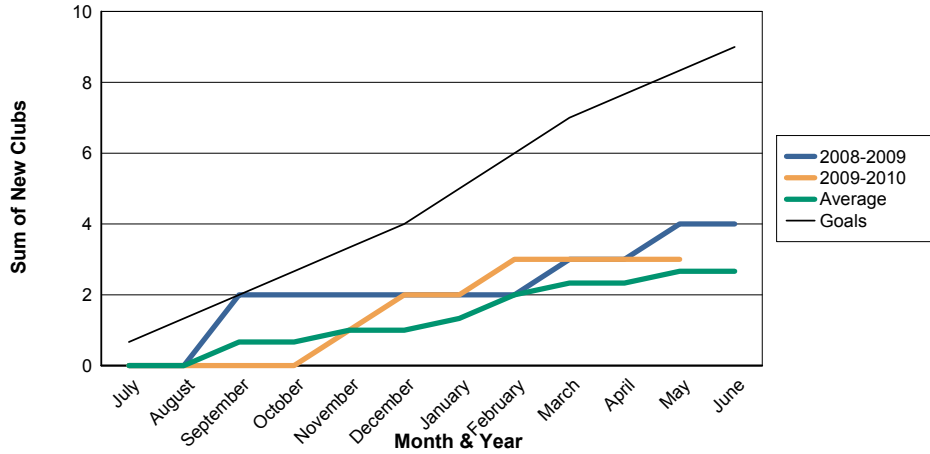

3 Year Comparisons for GMT Constitutional Area 5

By GMT District

As of May 2010

Sum of New Clubs/ Month & Year

For District 301 C

Sum of Dropped Clubs/ Month & Year

For District 301 C

Sum of Net Clubs/ Month & Year