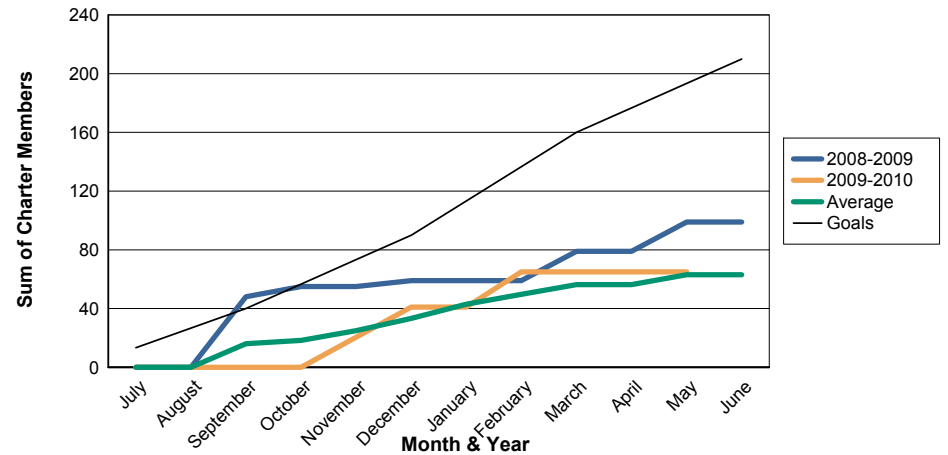

Sum of Charter Members/ Month & Year

For District 301 C