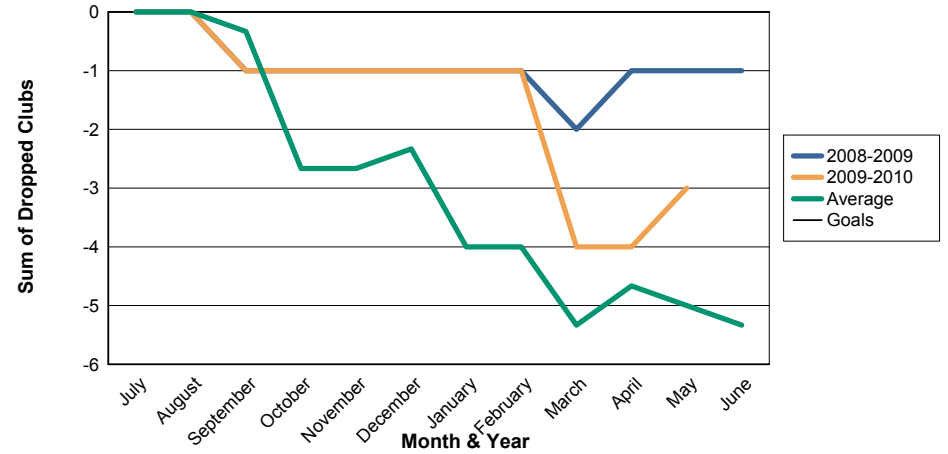

3 Year Comparisons for GMT Constitutional Area 5

By GMT District

As of May 2010

Sum of New Clubs/ Month & Year

For District 301 C

Sum of Dropped Clubs/ Month & Year

For District 301 C

Sum of Net Clubs/ Month & Year