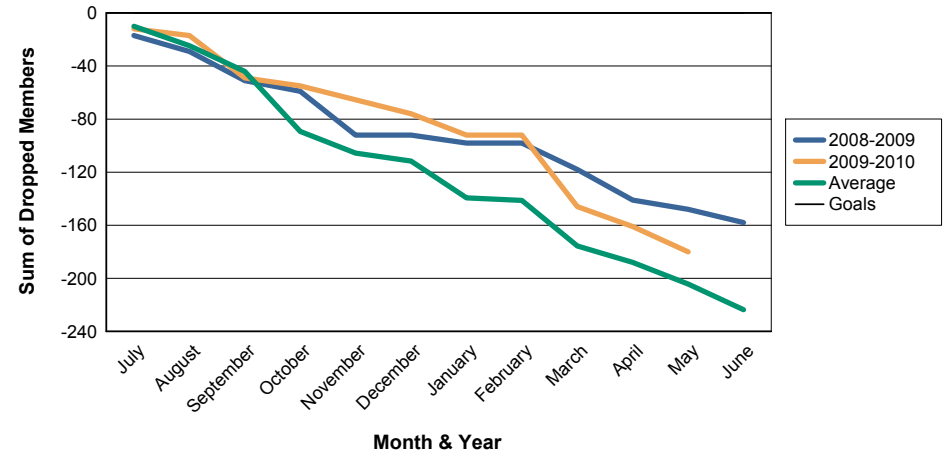

Sum of Dropped Members/ Month & Year

For District 301 C

Sum of Net Members/ Month & Year

For District 301 C