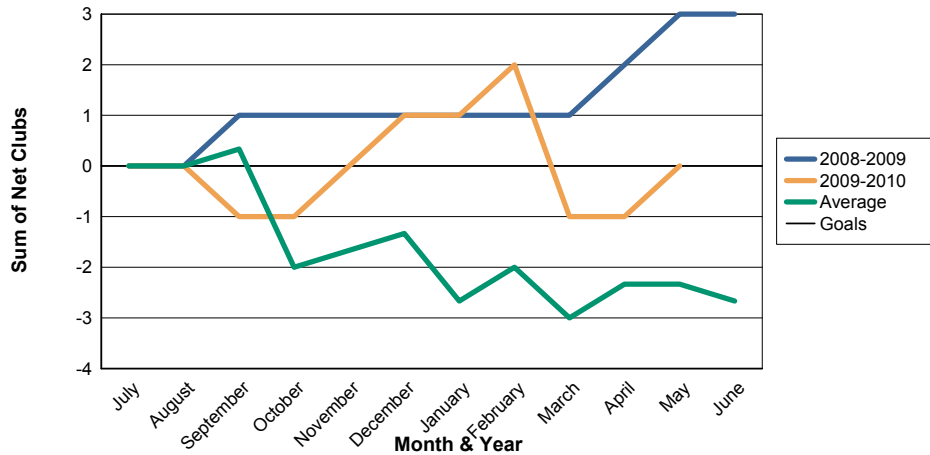

Sum of Net Clubs/ Month & Year

For District 301 C