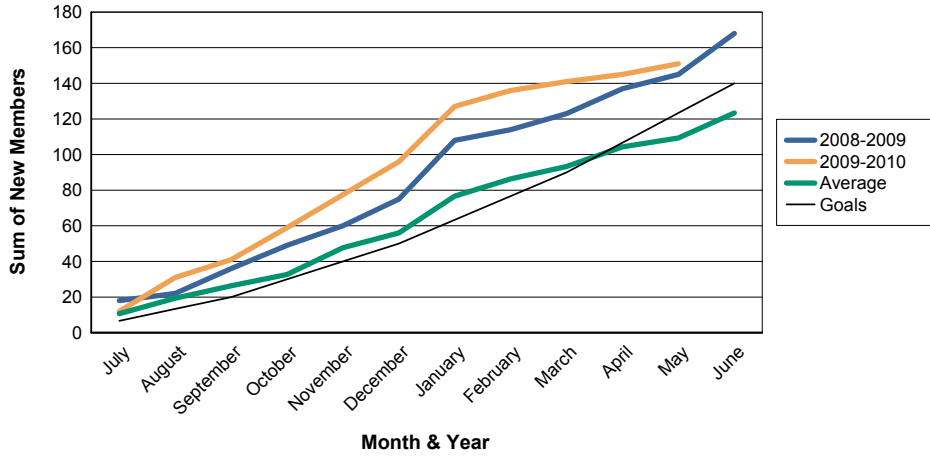

3 Year Comparisons for GMT Constitutional Area 5

By GMT District

As of May 2010

Sum of New Members/ Month & Year

For District 301 C